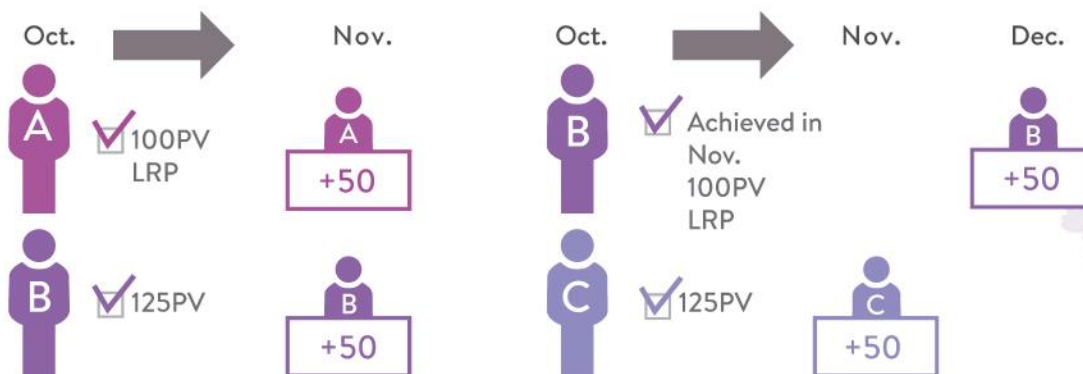

50/50

Enrollment Promotion
2018/10/1~11/30

Keep sharing to earn more points!

Enroll with any single 125PV Enrolment order to get 50 points.

Enroller will also get 50 points by placing any 100PV LRP order from October 1-November 30, 2018.

- Only Enrollers and Enrollees from the markets participating in this promotion will qualify to receive points. Example: Taiwan enrollers can enroll anyone from Taiwan, China, Hong Kong, Singapore, Malaysia, Australia, or New Zealand, and qualify for the promo. Any enrollments outside of these markets will not count toward the promotion. Enrollees within these markets who have enrollers outside these markets will count and receive points if they qualify, but their enrollers will not. Example, a US enroller enrolls a member in Hong Kong. The US enroller will not qualify for enroller points, but the Hong Kong enrollee will qualify for enrollee points.
- If a new enrollee enrolls new member during their own enrollment month, they will be pulled out and awarded their 50 enroller points after their second month, if they have a 100PV LRP order in their second month.

Example:

More Details